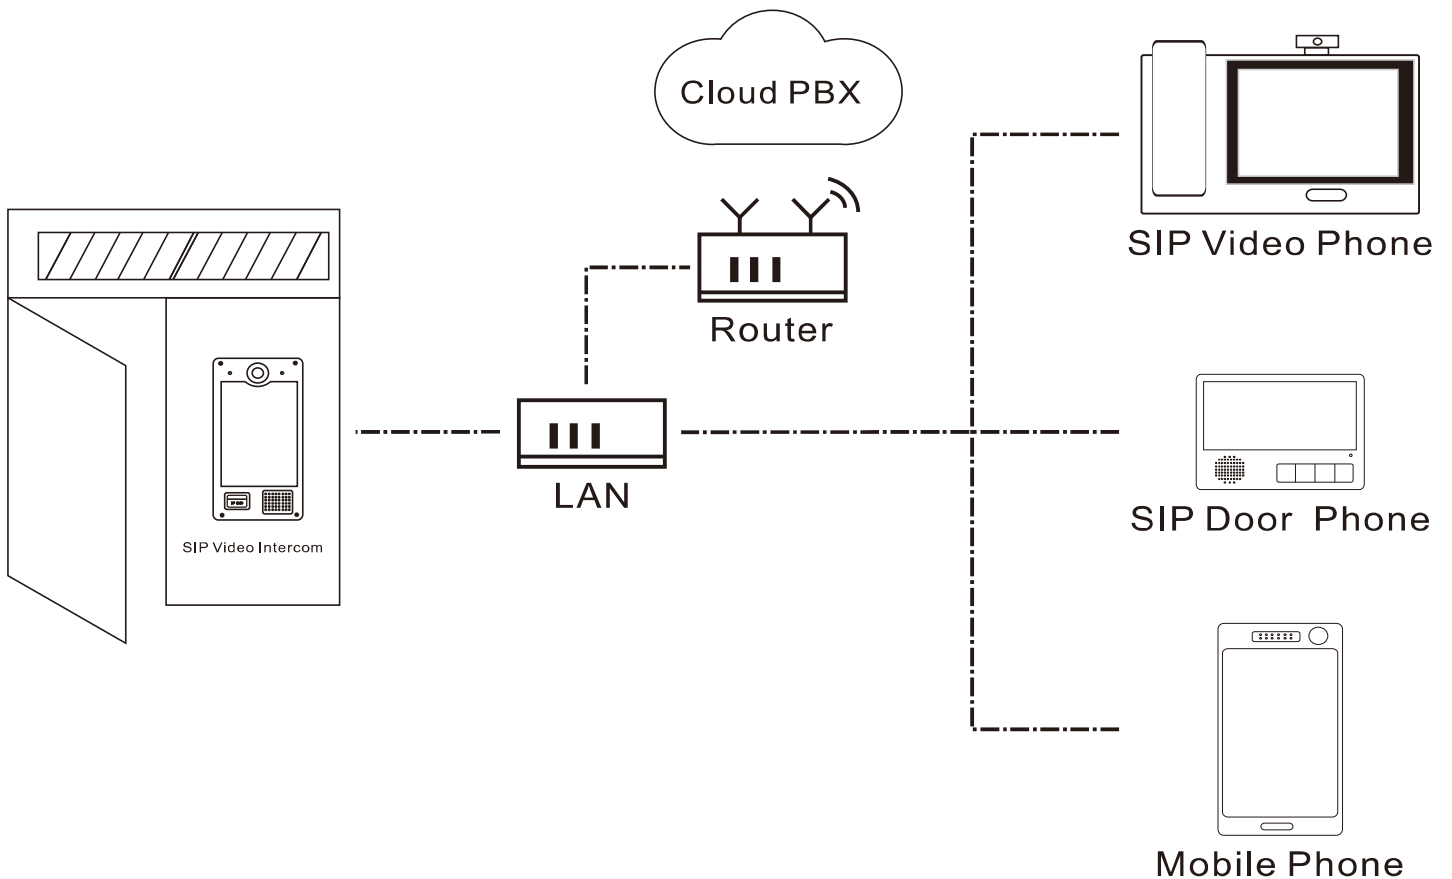

D01

Diversified application scenarios

Wide temperature

HD Video

SIP Standard

HD Voice

POE Power

Face Recognition

Network topological graph

主功能描述:

- 1.采用标准SIP(RFC3261)协议，兼容市面上主流的平台
- 2.视频支持H.264,H.263编码
- 3.采用硬件DSP回声消除技术
- 4.支持开放软件接口，供客户二次开发
- 5.灵活的硬件设计，丰富的外设接口
- 6.内置高清红外摄像头
- 7.车规格芯片设计，轻松适用各种复杂的环境

Main function description

- 01.It adopts the standard SIP(RFC3261) protocol and it's compatible with the mainstream IP-PBX platform in the market.
- 02.Video supports H.264, H.263 encoding
- 03.Adopt hardware DSP echo cancellation technology
- 04.Support open software interface for client's secondary development
- 05.Flexible hardware design, rich peripheral interface
- 06.Built-in HD infrared camera
- 07.The chip designs like car's specification, can apply to variety of complex environments easily

参数(Parameter)		特性说明(Specification)
系统配置 (System configuration)	操作系统(OS)	Android 5.1
	CPU	Quad -Core ARM Cortex A17 CPU@1.8GHz
	RAM	LPDDR3 1G
	ROM	EMMC 8G
显示屏(LCD)	8寸 800*1280 IPS(8 inch 800*1280 IPS)	
触摸屏(TP)	G+G电容屏5点触控(5 point G+G capacitive touch screen)	
摄像头(Camera)	前置 500万 带红外补光 (Frontcam:5.0MP with infrared)	
USB 接口(USB)	Micro usb OTG 2.0	
HDMI 接口(HDMI)	V2.0 支持4k高清输出(v2.0, support 4K HD output)	
Rj45 接口(RJ45)	IEE802.3 af	
喇叭(Speaker)	4欧(Ω) 2W	
SIP 协议 (SIP Protocol)	GSM/PCMU/PCMA/OPUS	
	G.7211-16000/G.7211-32000	
	G.729/G.723	
	Speex-16000/8000/32000	
	ISAC-16000/32000	
	AMR/ILBC	
	SILK-8000/12000/16000/24000	
	CODEC2	
H.263-1998/VP8/H.264		
人脸识别 (Face recognition)	支持百度/阅面人脸识别 (Support Baidu/Yuemian face recognition)	
开门方式 (Door opening methods)	支持密码，人脸，手机端远程开门 (Support password opening, face opening, remote opening of mobile phone.)	
个性化设置 (Personalized setting)	SIP标准协议可以和室内机音视频互通 (The SIP standard protocol let it makes audio and video communicates with the indoor unit.)	